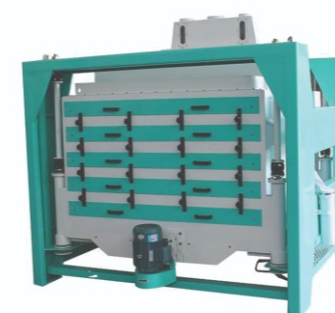

WHITE RICE GRADER MACHINE

MODEL	CAPACITY	POWER	
		Math.	Blower
MMJX 80 X 4	1.5-2.0T/Hr.	1 HP	-
MMJX 100 X 4	2.0-2.5T/Hr.	2 HP	1 HP
MMJX 100 X 5	2.5-3.0T/Hr.	2 HP	1.5 HP
MMJX 125 X 5	3.5-4.0T/Hr.	2 HP	1.5 HP
MMJX 150 X 5	5.0-6.0T/Hr.	2 HP	2 HP